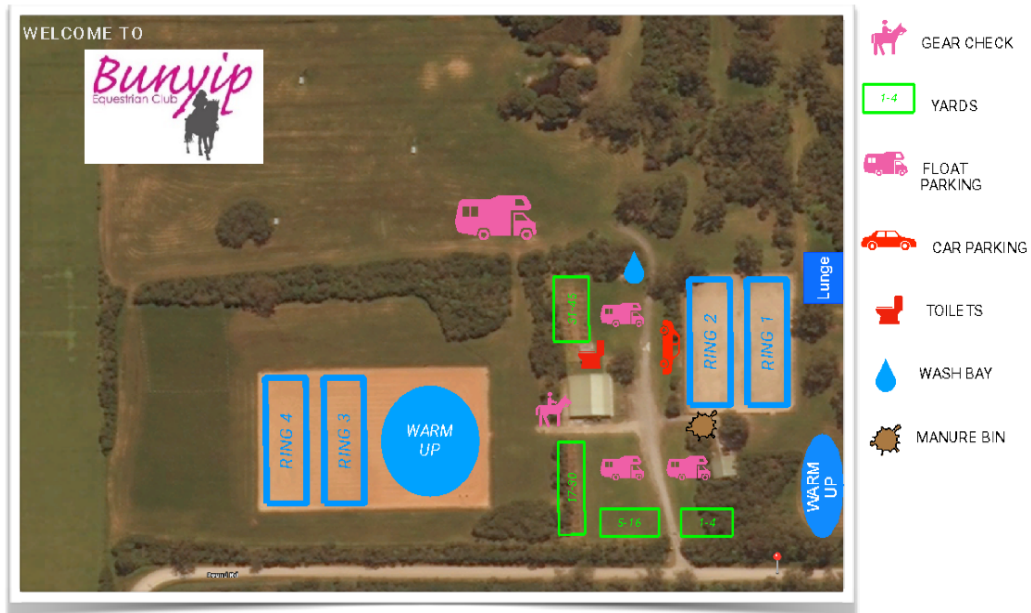

OFFICIAL DRESSAGE JACKPOT 2022 RIDER INFORMATION SHEET

Bunyip Equestrian Club Inc accepts no liability for accidents, damage, illness injury or loss to any person/s, animal or property.